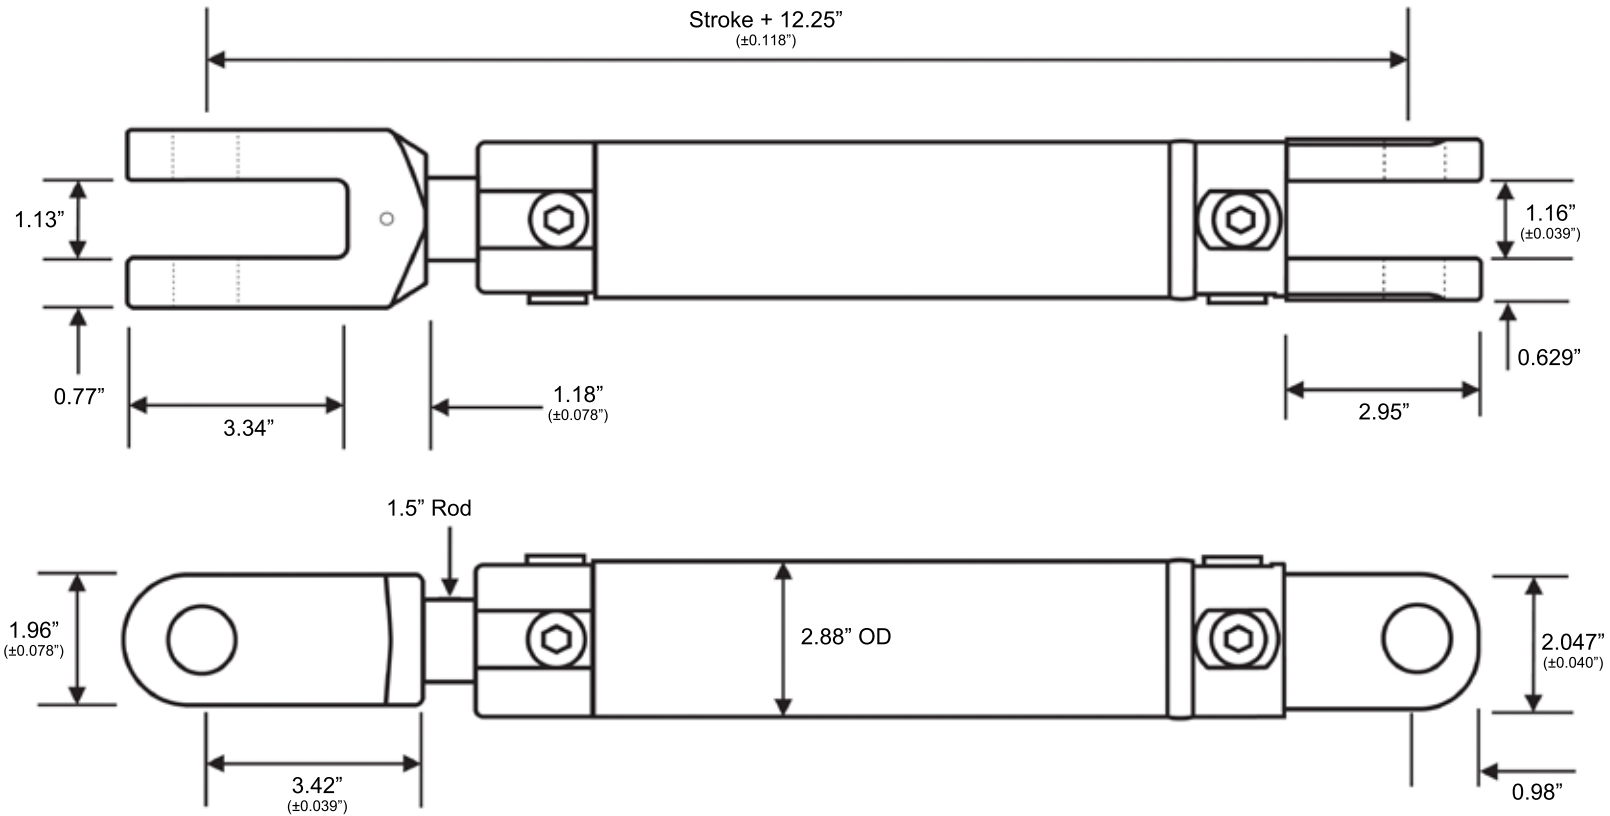

# AG CYLINDER: 2.5" bore

Max Pressure 3000psi | Dual Ports 3/4" UNO | Pins 1"

1300 CYLINDERS  
tuffmanufacturing.com.au

Part #	Stroke	Closed	Open
TAG 2504D	4"	16.25" 412.75mm	20.25" 514.35mm
TAG 2506D	6"	18.25" 463.55mm	24.25" 615.95mm
TAG 2508D	8"	20.25" 514.35mm	28.25" 714.55mm
TAG 2510D	10"	22.25" 565.15mm	32.25" 819.15mm
TAG 2512D	12"	24.25" 615.95mm	36.25" 920.75mm
TAG 2514D	14"	26.25" 666.75mm	40.25" 1022.25mm
TAG 2516D	16"	28.25" 717.55mm	44.25" 1123.25mm
TAG 2518D	18"	30.25" 768.35mm	48.25" 1225.55mm
TAG 2520D	20"	32.25" 819.15mm	52.25" 1327.15mm
TAG 2522D	22"	34.25" 869.95mm	56.25" 1428.75mm
TAG 2524D	24"	36.25" 920.75mm	60.25" 1530.35mm

Part #	Stroke	Closed	Open
TAG 2526D	26"	38.25" 971.55mm	64.25" 1631.95mm
TAG 2528D	28"	40.25" 1022.25mm	68.25" 1733.55mm
TAG 2530D	30"	42.25" 1073.15mm	72.25" 1835.15mm
TAG 2536D	36"	48.25" 1225.55mm	84.25" 2139.95mm
TAG 2542D	42"	54.25" 1377.95mm	96.25" 2444.75mm
TAG 2548D	48"	60.25" 1530.35mm	108.25" 2749.55mm
TAG 25-1500D	1500mm	71.30" 1811.15mm	130.36" 3311.15mm
TAG 25-2000D	2000mm	90.98" 2311.10mm	169.73" 4311.15mm
TAG 25-2500D	2500mm	110.67" 2811.15mm	209.10" 5311.15mm
TAG-25-3000D	3000mm	130.40" 3311.15mm	248.50" 6311.15mm