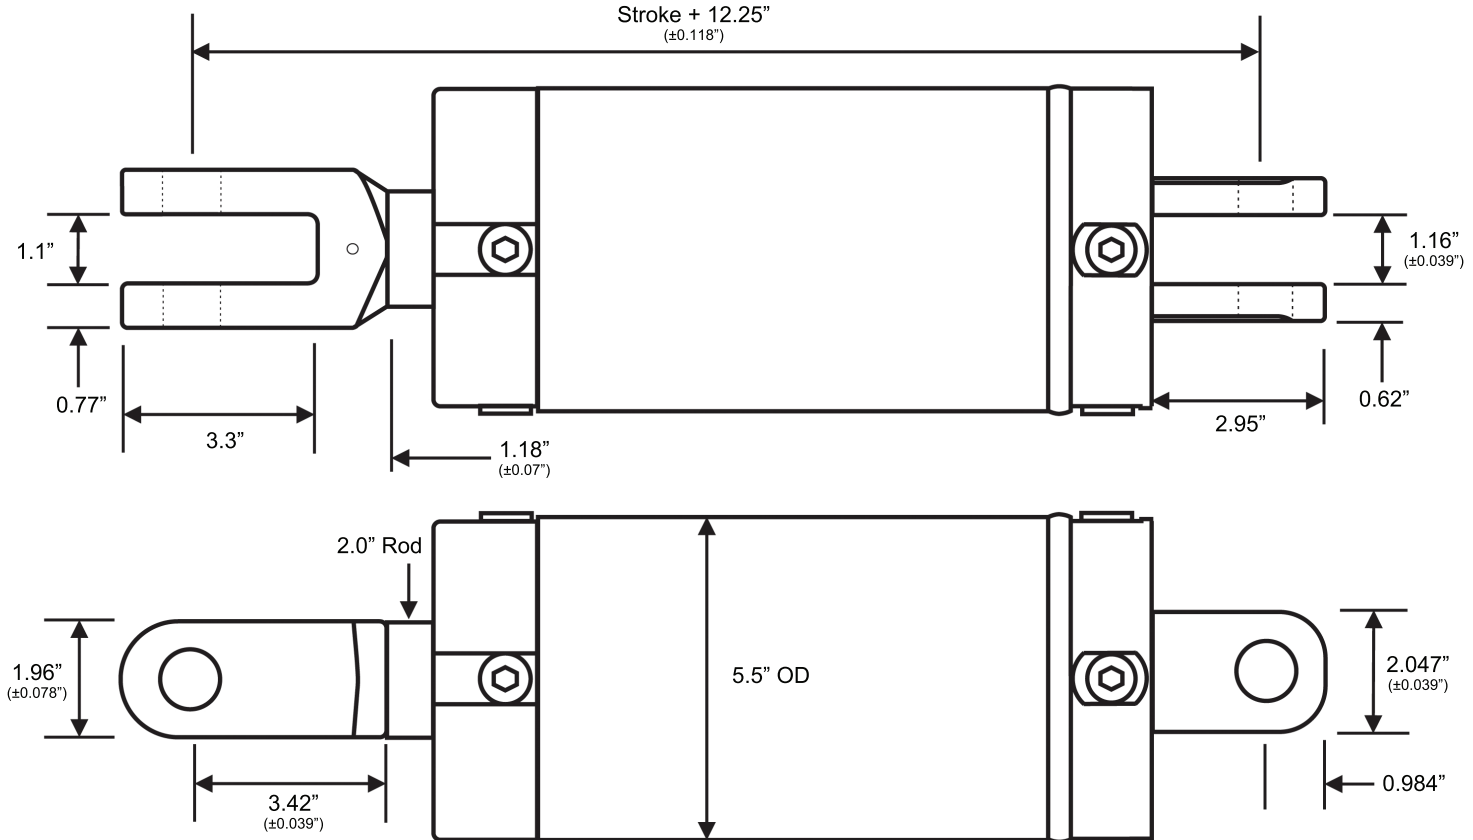

# AG CYLINDER: 5.0" bore

Max Pressure 3000psi | Dual Ports 3/4" UNO | Pins 1"

1 3 0 0 C Y L I N D E R S  
tuffmanufacturing.com.au

Part #	Stroke	Closed		Open	
TAG 5008D	8"	20.25"	514.35mm	28.25"	717.55mm
TAG 5012D	12"	24.25"	615.95mm	36.25"	920.75mm
TAG 5016D	16"	28.25"	717.55mm	44.25"	1123.95mm
TAG 5018D	18"	30.25"	768.35mm	48.25"	1225.55mm
TAG 5020D	20"	32.25"	819.15mm	52.25"	1327.15mm
TAG 5024D	24"	36.25"	920.75mm	60.25"	1530.35mm
TAG 5030D	30"	42.25"	1073.15mm	72.25"	1835.15mm
TAG 5036D	36"	48.25"	1225.55mm	84.25"	2139.95mm
TAG 5048D	48"	60.25"	1530.35mm	108.25"	2749.55mm