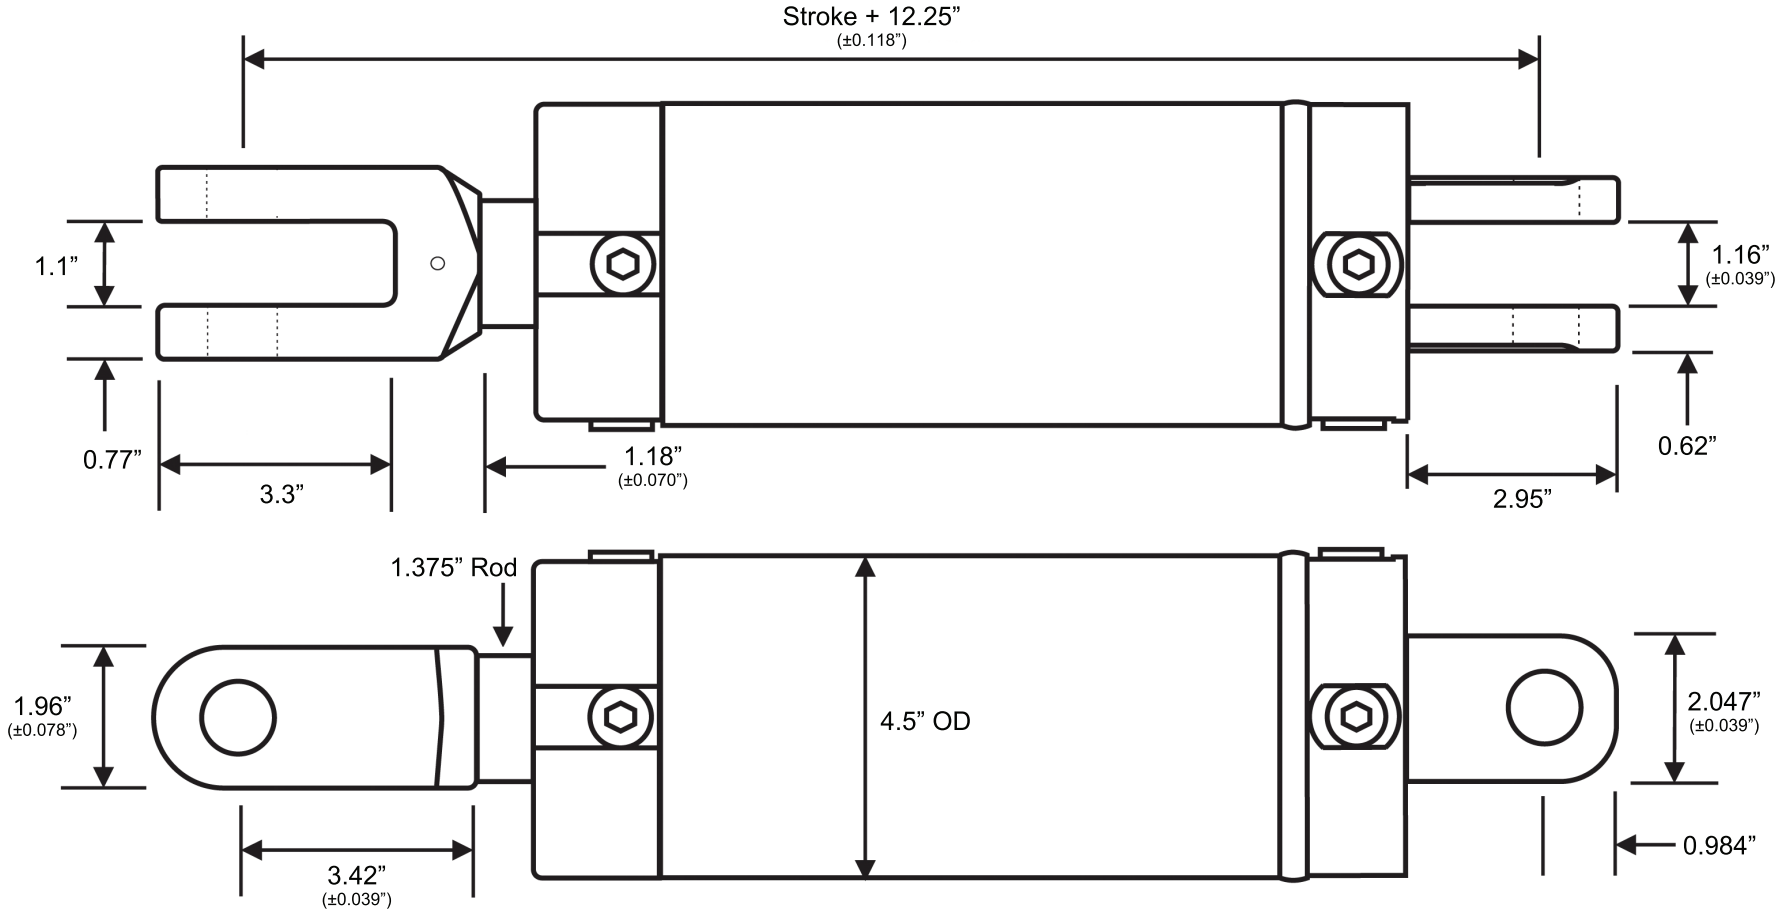

# PHASING CYLINDER: 4" bore

1 3 0 0 C Y L I N D E R S  
 tuffmanufacturing.com.au

| Part #         | Stroke | Closed | Open   | Weight |
|----------------|--------|--------|--------|--------|
| TVP4000081 375 | 8"     | 20.25" | 28.25" | 22kg   |
| TVP4000121 375 | 12"    | 24.25" | 36.25" | 25kg   |
| TVP4000161 375 | 16"    | 28.25" | 44.25" | 30kg   |
| TVP4000181 375 | 18"    | 30.25" | 48.25" | 31kg   |
| TVP4000241 375 | 24"    | 36.25" | 60.25" | 34kg   |
| TVP4000361 375 | 36"    | 48.25" | 84.25" | 42kg   |