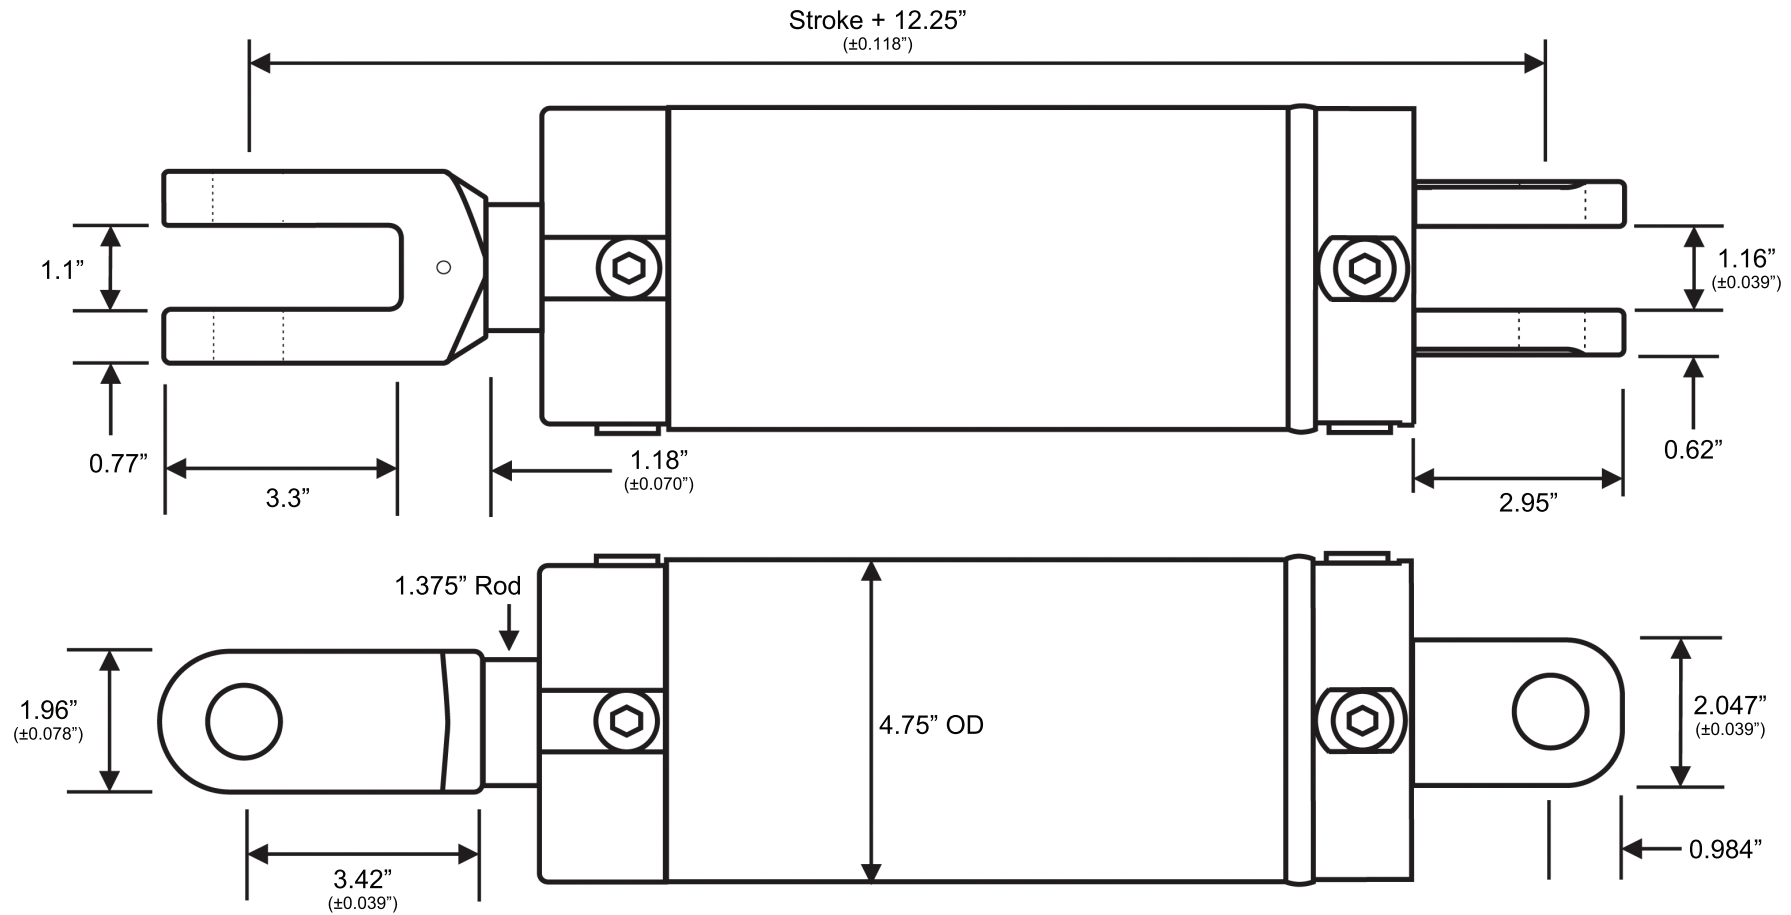

# PHASING CYLINDER: 4.25" bore

1 3 0 0 C Y L I N D E R S  
tuffmanufacturing.com.au

Part #	Stroke	Closed	Open	Weight
TVP4250081375	8"	20.25"	28.25"	24kg
TVP4250121375	12"	24.25"	36.25"	26kg
TVP4250161375	16"	28.25"	44.25"	31kg
TVP4250181375	18"	30.25"	48.25"	32kg
TVP4250241375	24"	36.25"	60.25"	36kg
TVP4250361375	36"	48.25"	84.25"	44kg