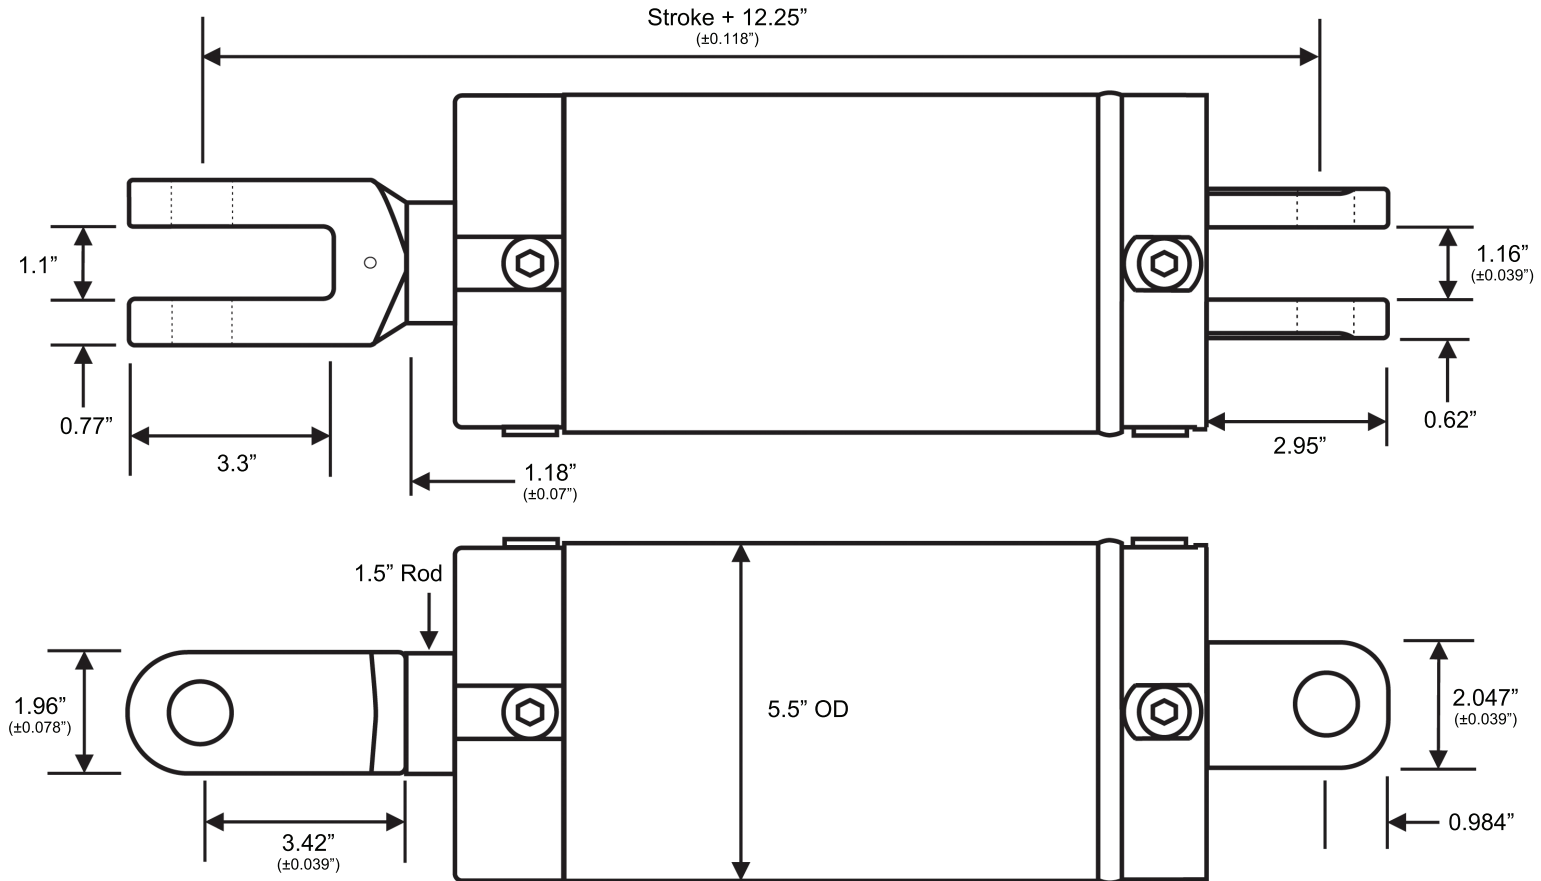

# PHASING CYLINDER: 5" bore

1 3 0 0 C Y L I N D E R S  
 tuffmanufacturing.com.au

Part #	Stroke	Closed	Open	Weight
TVP500008150	8"	20.25"	28.25"	30kg
TVP500012150	12"	24.25"	36.25"	34kg
TVP500016150	16"	28.25"	44.25"	36kg
TVP500018150	18"	30.25"	48.25"	38kg
TVP500024150	24"	36.25"	60.25"	41kg
TVP500036150	36"	48.25"	84.25"	54kg