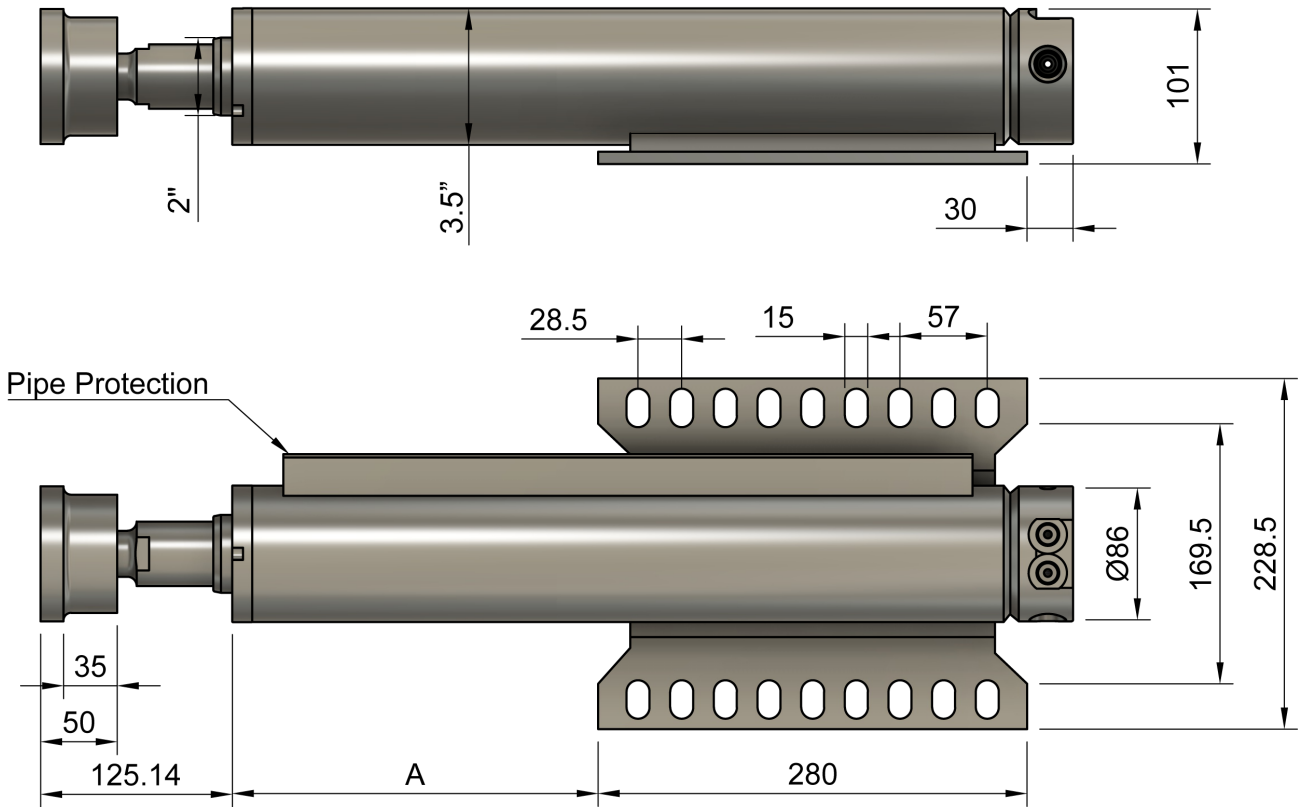

LANDING LEG 3.0" bore

Max Pressure 3000psi | Dual Ports 9/16" UNO | Rod 2"

PART #	STROKE	A
TF301620LEG-S	16"	245mm
TF302020LEG-S	20"	346mm
TF302420LEG-S	24"	480mm

TUFF
MANUFACTURING

tuffmanufacturing.com.au