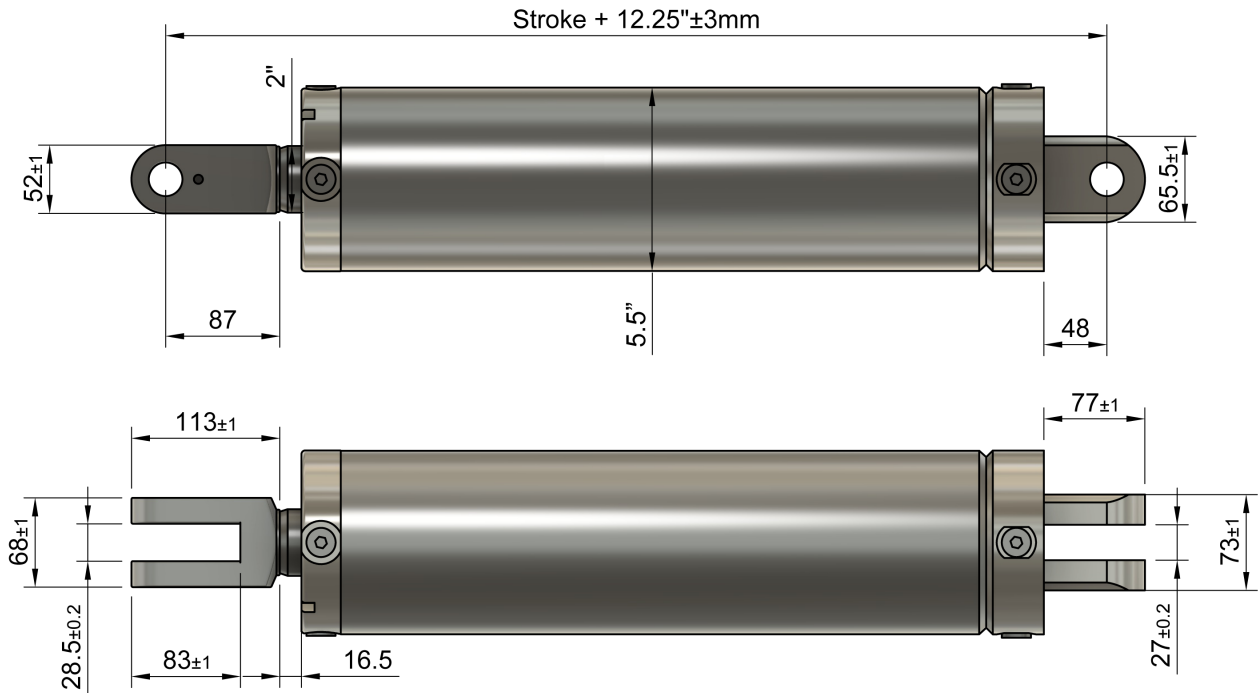

AG CYLINDER 5.0" bore

Max Pressure 3000psi | Dual Ports 3/4" UNO | Pins 1"

PART #	STROKE	ROD	CLOSED		OPEN	
TAG 5008D	8"	2"	20.25"	514.35mm	28.25"	717.55mm
TAG 5012D	12"	2"	24.25"	615.95mm	36.25"	920.75mm
TAG 5016D	16"	2"	28.25"	717.55mm	44.25"	1123.95mm
TAG 5018D	18"	2"	30.25"	768.35mm	48.25"	1225.55mm
TAG 5020D	20"	2"	32.25"	819.15mm	52.25"	1327.15mm
TAG 5024D	24"	2"	36.25"	920.75mm	60.25"	1530.35mm
TAG 5030D	30"	2"	42.25"	1073.15mm	72.25"	1835.15mm
TAG 5036D	36"	2"	48.25"	1225.55mm	84.25"	2139.95mm
TAG 5048D	48"	2"	60.25"	1530.35mm	108.25"	2749.55mm