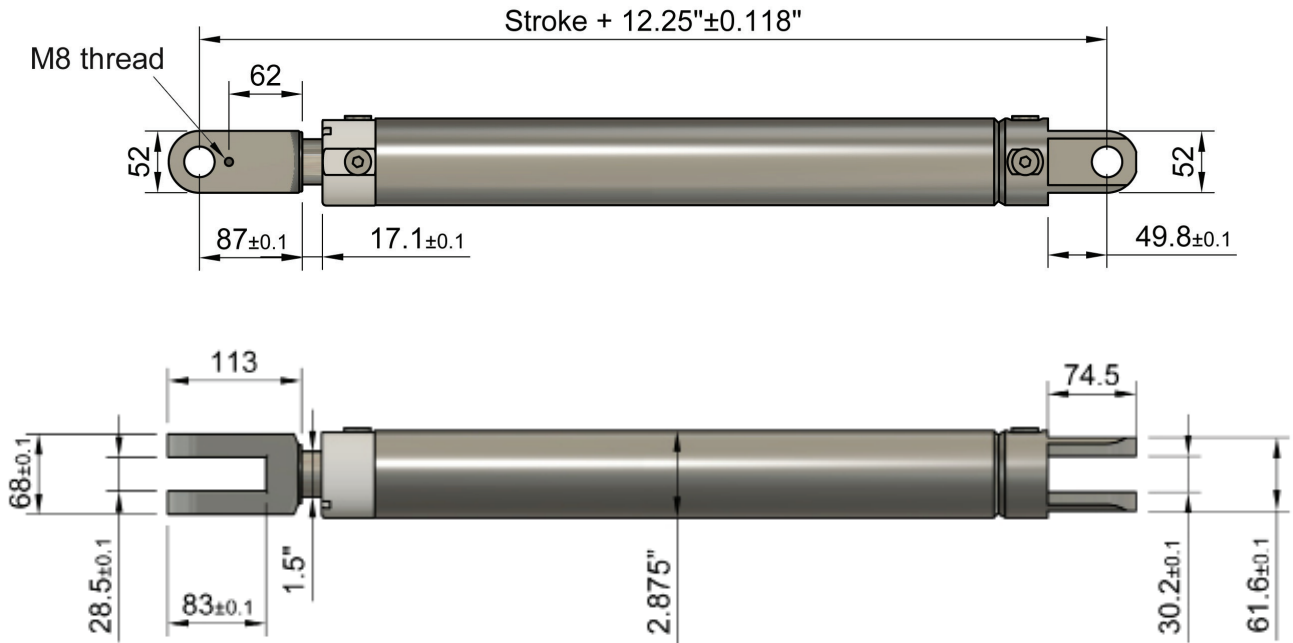

# AG CYLINDER 2.5" bore

Max Pressure 3000psi | Dual Ports 3/4" UNO | Pins 1"

PART #	STROKE	ROD	CLOSED		OPEN	
TAG 2504D	4"	1.5"	16.25"	412.75mm	20.25"	514.35mm
TAG 2506D	6"	1.5"	18.25"	463.55mm	24.25"	615.95mm
TAG 2508D	8"	1.5"	20.25"	514.35mm	28.25"	714.55mm
TAG 2510D	10"	1.5"	22.25"	565.15mm	32.25"	819.15mm
TAG 2512D	12"	1.5"	24.25"	615.95mm	36.25"	920.75mm
TAG 2514D	14"	1.5"	26.25"	666.75mm	40.25"	1022.25mm
TAG 2516D	16"	1.5"	28.25"	717.55mm	44.25"	1123.25mm
TAG 2518D	18"	1.5"	30.25"	768.35mm	48.25"	1225.55mm
TAG 2520D	20"	1.5"	32.25"	819.15mm	52.25"	1327.15mm
TAG 2522D	22"	1.5"	34.25"	869.95mm	56.25"	1428.75mm
TAG 2524D	24"	1.5"	36.25"	920.75mm	60.25"	1530.35mm
TAG 2526D	26"	1.5"	38.25"	971.55mm	64.25"	1631.95mm
TAG 2528D	28"	1.5"	40.25"	1022.25mm	68.25"	1733.55mm
TAG 2530D	30"	1.5"	42.25"	1073.15mm	72.25"	1835.15mm
TAG 2536D	36"	1.5"	48.25"	1225.55mm	84.25"	2139.95mm
TAG 2542D	42"	1.5"	54.25"	1377.95mm	96.25"	2444.75mm
TAG 2548D	48"	1.5"	60.25"	1530.35mm	108.25"	2749.55mm
TAG 25-1500D	1500mm	1.5"	71.30"	1811.15mm	130.36"	3311.15mm
TAG 25-2000D	2000mm	1.5"	90.98"	2311.10mm	169.73"	4311.15mm
TAG 25-2500D	2500mm	1.5"	110.67"	2811.15mm	209.10"	5311.15mm
TAG-25-3000D	3000mm	1.5"	130.40"	3311.15mm	248.50"	6311.15mm