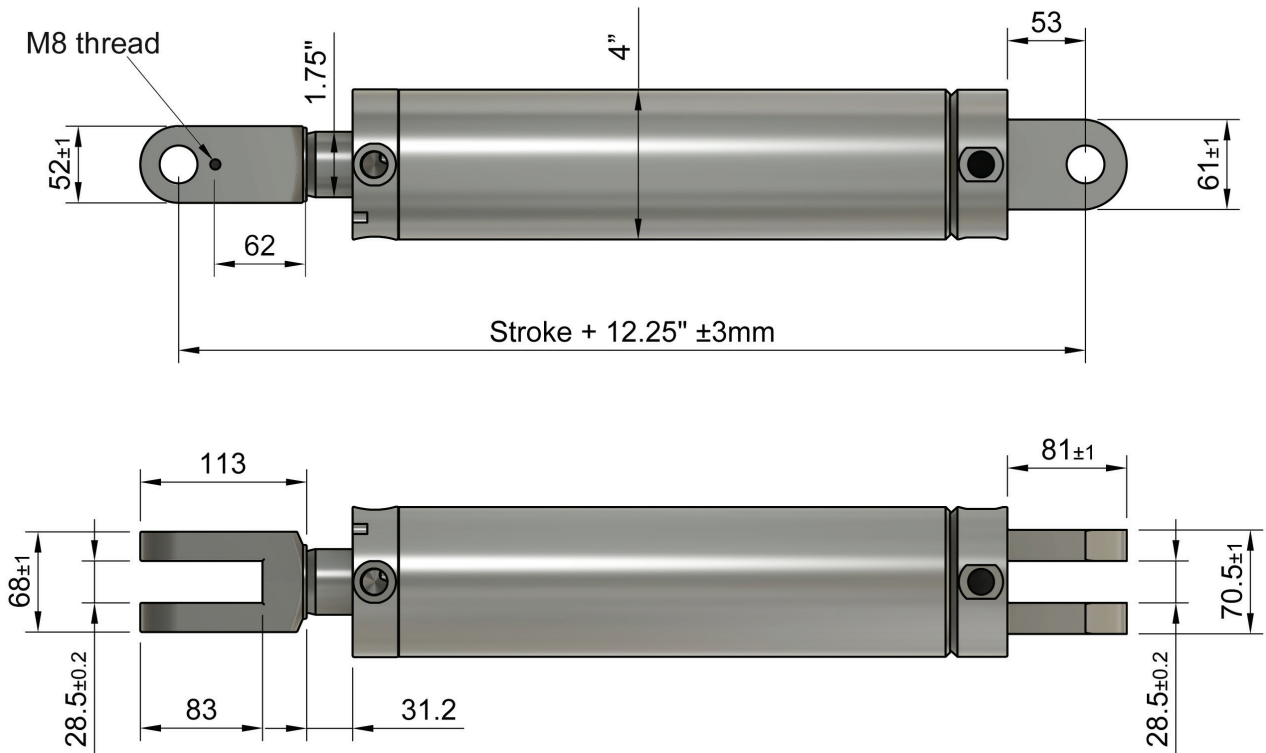

AG CYLINDER 3.5" bore

Max Pressure 3000psi | Dual Ports 3/4" UNO | Pins 1"

PART #	STROKE	ROD	CLOSED		OPEN	
TAG 3506D	6"	1.75"	18.25"	463.55mm	24.25"	615.95mm
TAG 3508D	8"	1.75"	20.25"	514.35mm	28.25"	714.55mm
TAG 3510D	10"	1.75"	22.25"	565.15mm	32.25"	819.15mm
TAG 3512D	12"	1.75"	24.25"	615.95mm	36.25"	920.75mm
TAG 3514D	14"	1.75"	26.25"	666.75mm	40.25"	1022.25mm
TAG 3516D	16"	1.75"	28.25"	717.55mm	44.25"	1123.25mm
TAG 3518D	18"	1.75"	30.25"	768.35mm	48.25"	1225.55mm
TAG 3520D	20"	1.75"	32.25"	819.15mm	52.25"	1327.15mm
TAG 3524D	24"	1.75"	36.25"	920.75mm	60.25"	1530.35mm
TAG 3526D	26"	1.75"	38.25"	971.5mm	64.25"	1631.95mm
TAG 3528D	28"	1.75"	40.25"	1022.35mm	68.25"	1733.55mm
TAG 3530D	30"	1.75"	42.25"	1073.15mm	72.25"	1835.15mm
TAG 3536D	36"	1.75"	48.25"	1225.55mm	84.25"	2139.95mm
TAG 3542D	42"	1.75"	54.25"	1377.95mm	96.25"	2444.75mm
TAG 3548D	48"	1.75"	60.25"	1530.35mm	108.25"	2749.55mm